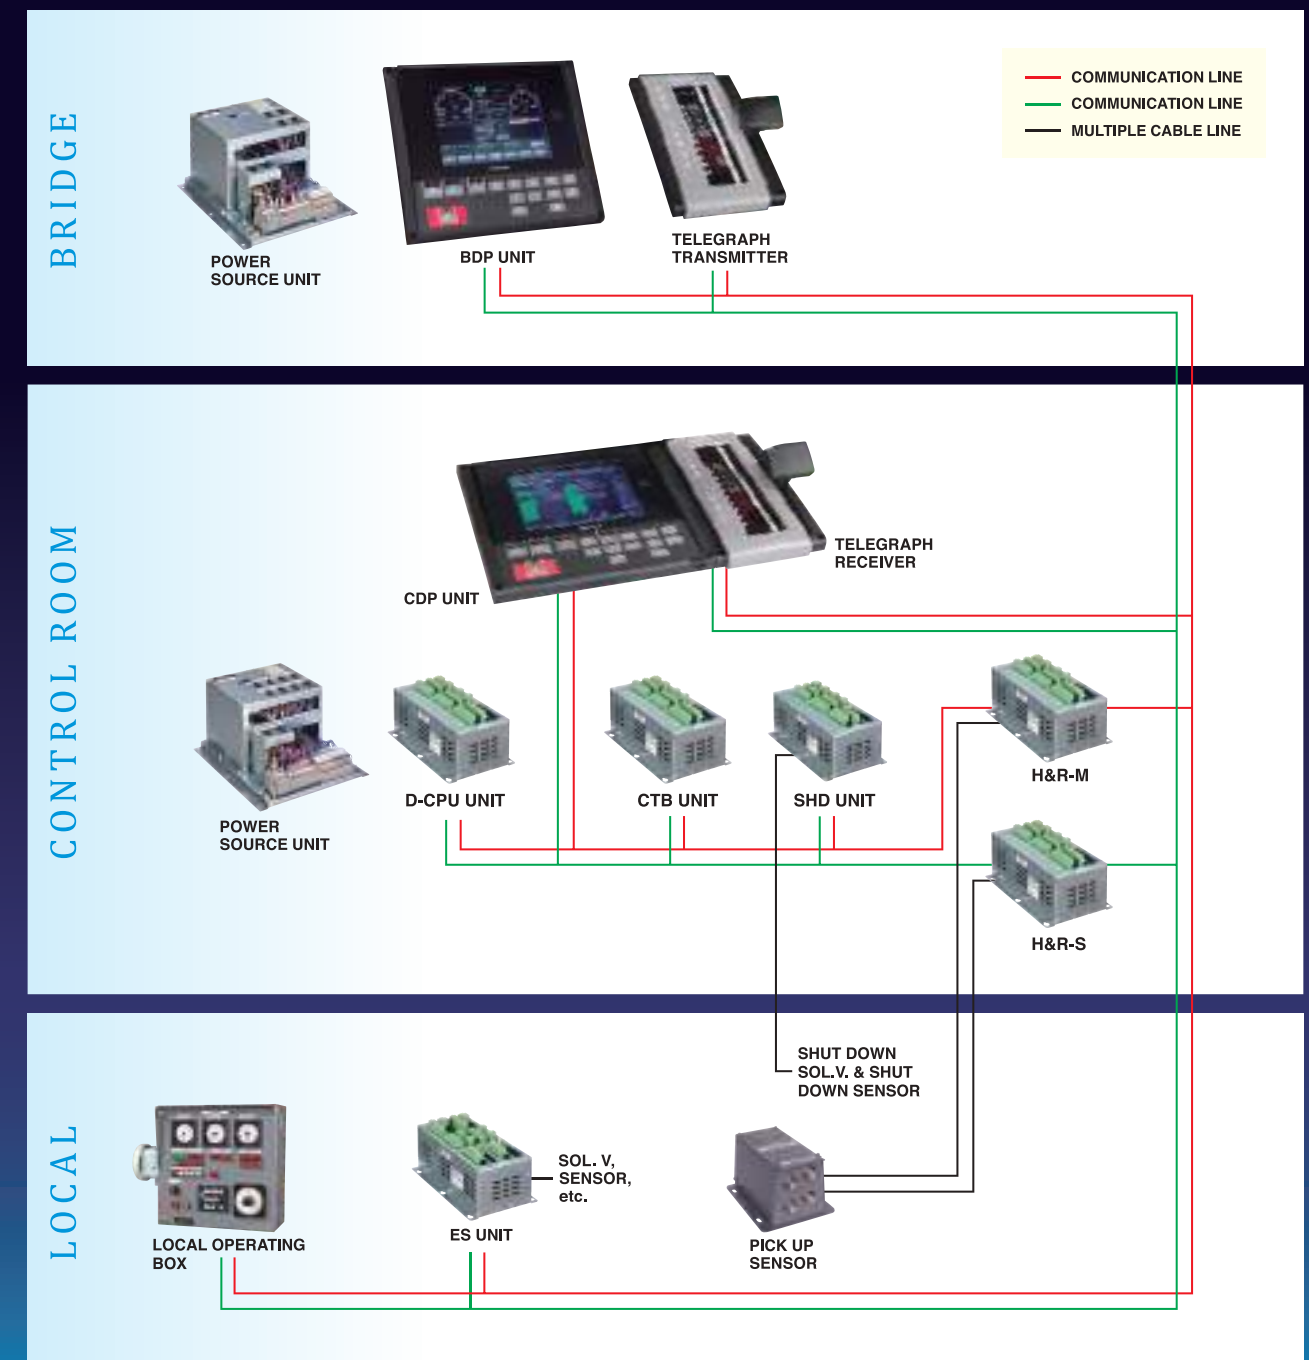

SYSTEM OUTLINE