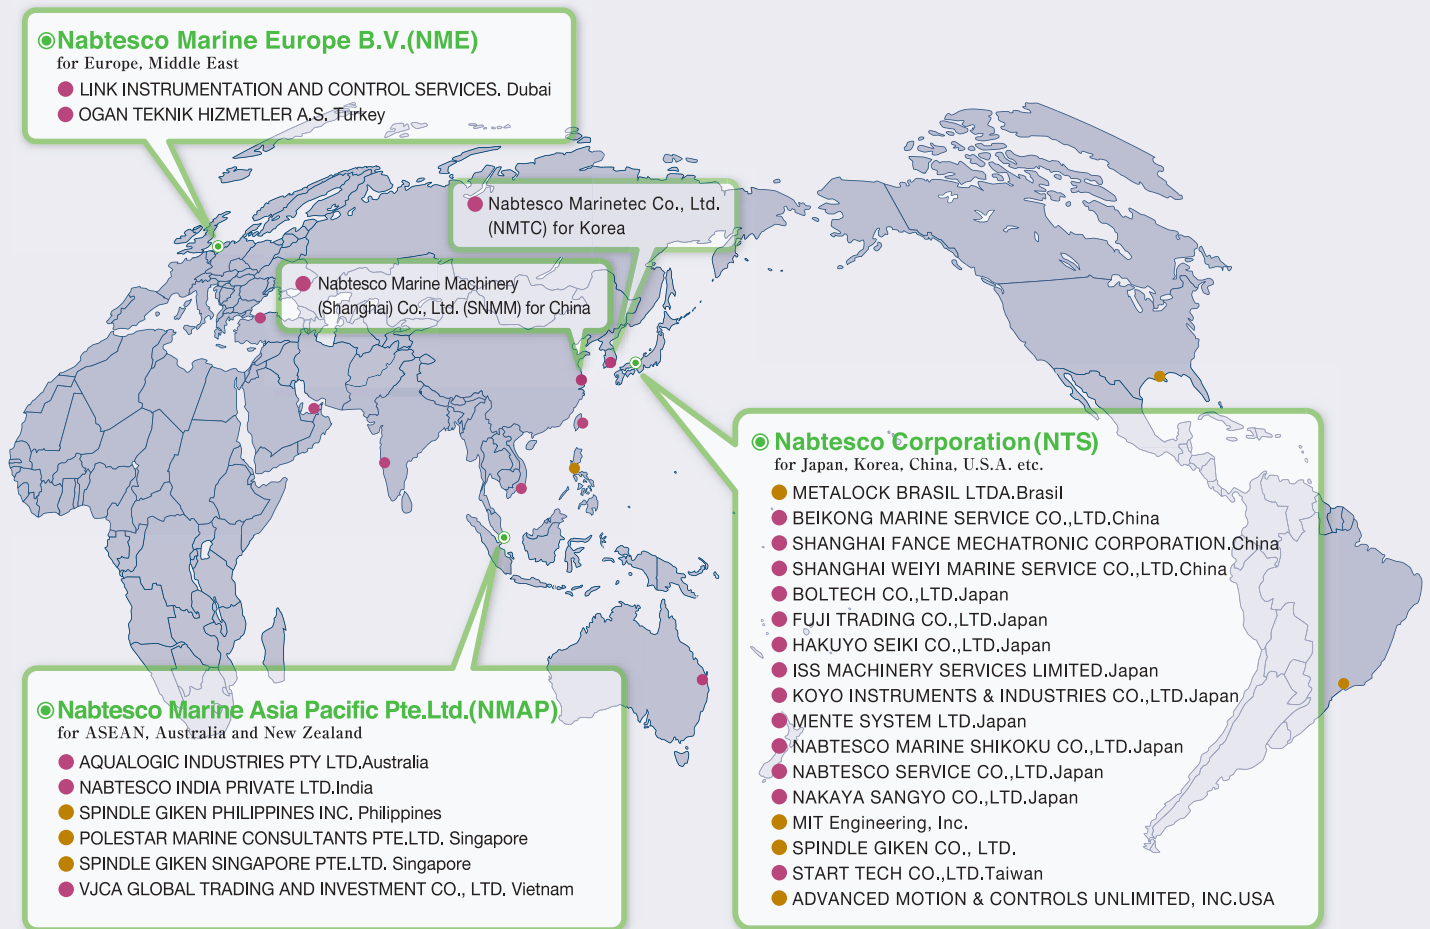

M-800-V

Bridge Maneuvering System

Nabtesco

We deliver safety and comfort from port to port, and in to the future.

FEATURES

- Power source based on safety
- Safety and reliability by circuit protection
- Easy adjustment of parameters by new LCD and digitalization
- Various Communications : CANopen, MODBUS, Ethernet etc
- Onboard LAN and Ship-Shore Communication
- Less wiring by serial Communication
- Compatible with 3 types of electronically controlled engine (ME, FLEX, UE-Eco)
- Trouble check function

SYSTEM OUTLINE

History of Remote Control System

Nabtesco GLOBAL SERVICE NETWORK

- Parts & Personnel service center
- Parts & Personnel service station
- Personnel service station

To the users of **Nabtesco** system,
we are always ready to answer swiftly your requests for after-sales service on **Nabtesco** system.
Please call the following **Nabtesco** Service Centers.
Particularly our service section can accept calls 24 hours during whole year.